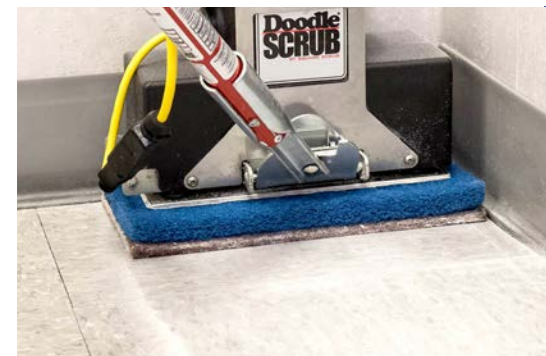

GOES WHERE YOU CAN'T

The Doodle Scrub® EGB-9 is great for a multitude of floor surfaces, and it is the perfect companion to the Square Scrub® PIVOT floor machine. Weighing in at 21 lbs, the Doodle Scrub® EGB-9 gets in those tight spaces the big machines can't. Doodle Scrub® deep cleans under urinal, behind toilets, and even works great on stairs.

Doodle Scrub® DELUXE

Available with the corded and battery version of the Doodle Scrub®. This package includes everything you need. See the next page for details

Battery Handle

The innovative, space-saving battery design places the battery inside the handle (*battery model only*).

The battery-powered handle eliminates trip and fall hazards associated with cords, and allows the operator to focus on the job, not managing the cord.

This feature also allows for the job to get done where no outlets are available.

It does not add weight to the unit or make it difficult to operate

Scrub Handle Trigger

Trigger power switch on the end of the Doodle Scrub® handle. Makes it easier than ever to operate the Doodle Scrub®, while greatly reducing fatigue.

Small But Mighty

Virtually the same downforce per square inch as the PIVOT

Battery Meter

Conveniently located on the side of the Battery Doodle Scrub® (opposite side of what's shown)

Battery-Powered (Option)

Operates continuously with a **45 minute battery life**

Patent-Pending Handle/Base Design

Allows the handle to be attached on either the end or middle of the base for absolute versatility