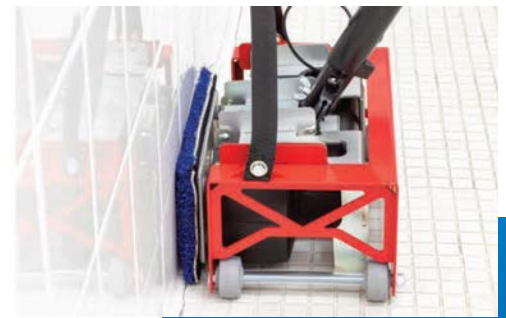

The Doodle Skate® baseboard cleaning tool allows you to get those neglected areas sparkling clean without breaking your back. This simple, lightweight baseboard scrubbing and stripping attachment allows your Doodle Scrub® to be turned sideways, directing its scrubbing power towards your grimy baseboards.

Featuring a smooth pivoting action and non-marking wheels, the Doodle Skate® comes with a durable carrying strap and allows for free and easy movement of the handle, to maximize the surface contact of the scrubbing pad and the baseboard surface.

Code: SS EBG-9-SKATE