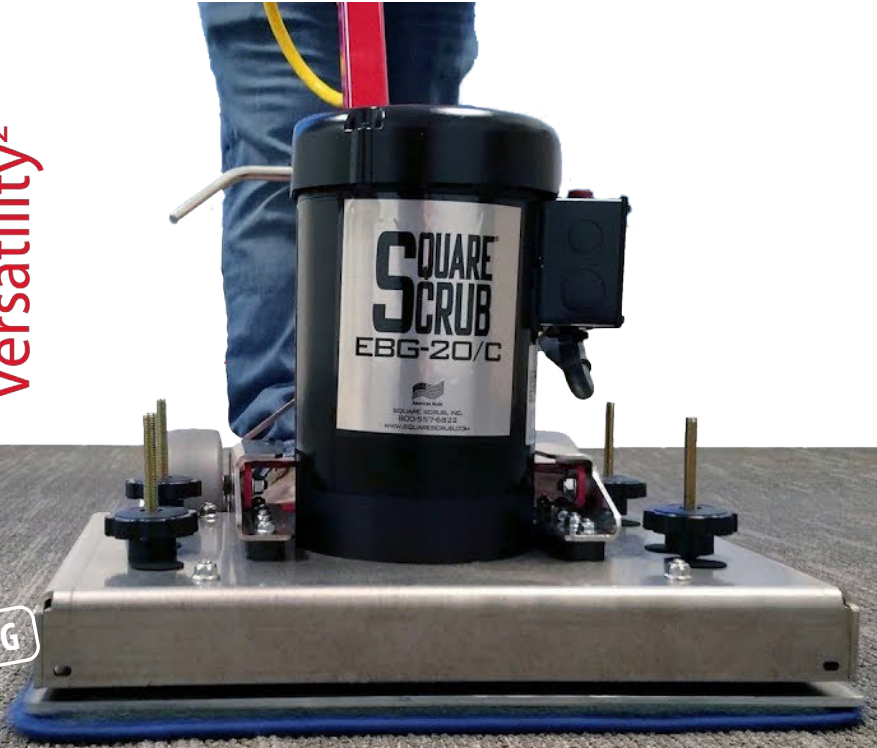

Exclusive Canadian Distributor of

**SQUARE
SCRUB**® Versatility²

5 YEAR
WARRANTY
PATENT PENDING

EBG-SERIES

FLOOR PREPARATION MACHINES

Tough work made easy