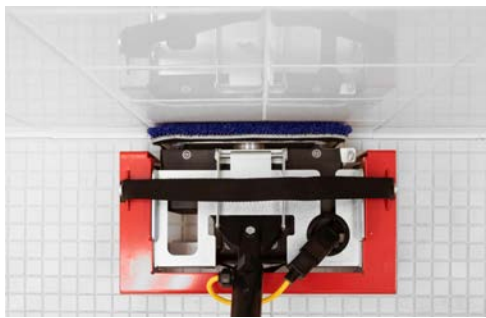

The Doodle Skate® baseboard cleaning tool allows you to get those neglected areas sparkling clean without breaking your back. This simple, lightweight baseboard scrubbing and stripping attachment allows your Doodle Scrub® to be turned sideways, directing its scrubbing power towards your grimy baseboards.

Featuring a smooth pivoting action and non-marking wheels, the Doodle Skate® comes with a durable carrying strap and allows for free and easy movement of the handle, to maximize the surface contact of the scrubbing pad and the baseboard surface.

Code: SS EBG-9-SKATE