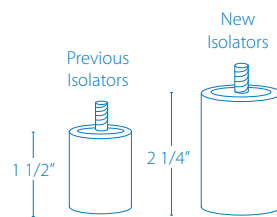

The Square Scrub® PIVOT have all new 2 1/4" long isolators. This is 50% longer than the previous isolation which results in longer part life (up to 5,000 hours!). Longer isolator reduces stretching, which can lead to wear and tear.

Longer and thicker isolators greatly reduce vibration and increase user's comfort, making the operator's ergonomics a priority.