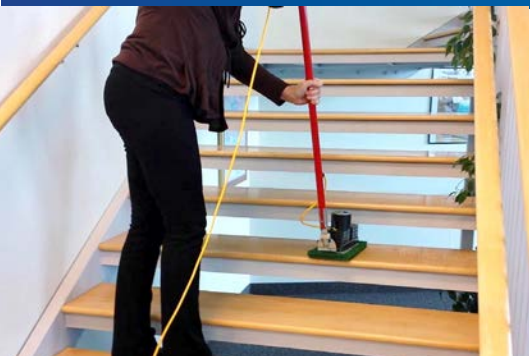

Operates continuously with a **45 minute battery life**

Patent-Pending Handle/Base Design

Allows the handle to be attached on either the end or middle of the base for absolute versatility

THE DOODLE SKATE®