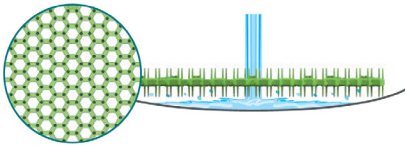

3D SHIELD

Has more open design, increased height, and does not splash.