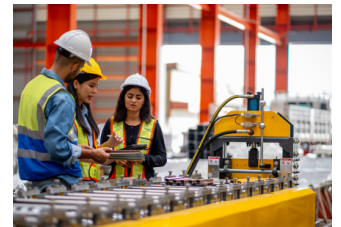

Champion RTU

Degreaser & Baseboard Stripper

About this product

Dustbane's ready-to-use heavy duty industrial degreaser powerful formula for effectively cleaning tough grease and grime. This powerful and versatile solution is specifically designed to handle the most stubborn dirt, ensuring impeccable cleanliness and maintenance in various environments. Manufacturing facilities, large industries, commercial kitchens, and the transportation industry all benefit from its robust cleaning capabilities. Champion RTU serves as a safer aerosol alternative for baseboard stripping, prioritizing user safety along with environmental protection. It not only does it perform exceptionally well, but it also aligns with sustainability goals and regulatory standards, making it a responsible choice for companies looking to enhance their green practices.

- **Powerful Formula:** Effectively removes tough grease and grime, ensuring surfaces are thoroughly cleaned.
- **Versatile Usage:** Ideal for manufacturing facilities, large industries, commercial kitchens, and transportation sectors.
- **Safer Choice:** Safer aerosol alternative for baseboard stripping, reducing risk to user health and safety..
- **Ready-To-Use Convenience:** No mixing or dilution required. Saves time and ensures consistent performance with every use.
- **Enhanced Performance:** Ensures impeccable cleanliness, maintaining high standards of hygiene and maintenance.
- **Eco-Friendly Formulation:** Supports sustainability goals and complies with regulatory standards, making it a green choice.